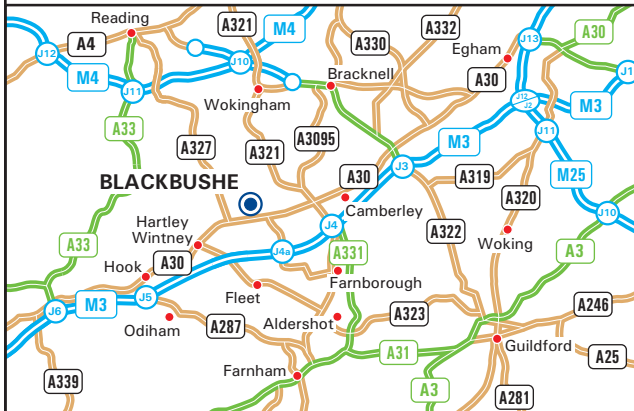

**Phoenix Helicopter Academy**

Blackbushe Airport  
Camberley  
Surrey GU17 9LQ  
Tel : 01252 875 444

email: blackbushe@phoenixhelicopters.co.uk  
www.phoenixhelicopters.co.uk

**From M3 / London**

Leave the M3 at Junction 4a (signed Farnborough (W), A327 & Fleet (A3013)). Follow signs for Reading, Blackwater, Yateley & A327 and pass over the M3. At the next roundabout, take the first exit (signed Reading A327, Blackwater (A30) & Yateley) and join the A327 (Minley Road).

# Take the second exit at the next roundabout (signed Reading A327, Blackwater (A30) & Yateley). At the next roundabout, take the first exit (signed Reading (A327), Hartley Wintney & Blackbushe) onto the A30. The entrance to Blackbushe Airport is located on the right hand side (see inset).

**From M3 / Basingstoke / Southampton**

Leave the M3 at Junction 4a (signed Farnborough (W), A327 & Fleet (A3013)). At the roundabout at the end of the slip road, take the second exit (signed Reading A327, Blackwater (A30) & Yateley) and join the A327 (Minley Road). Follow directions above from #.

**By Train**

Fleet and Blackwater stations are within a 5 mile radius of Blackbushe Airport  
It is a 10 minute taxi ride from Fleet station to Blackbushe Airport.